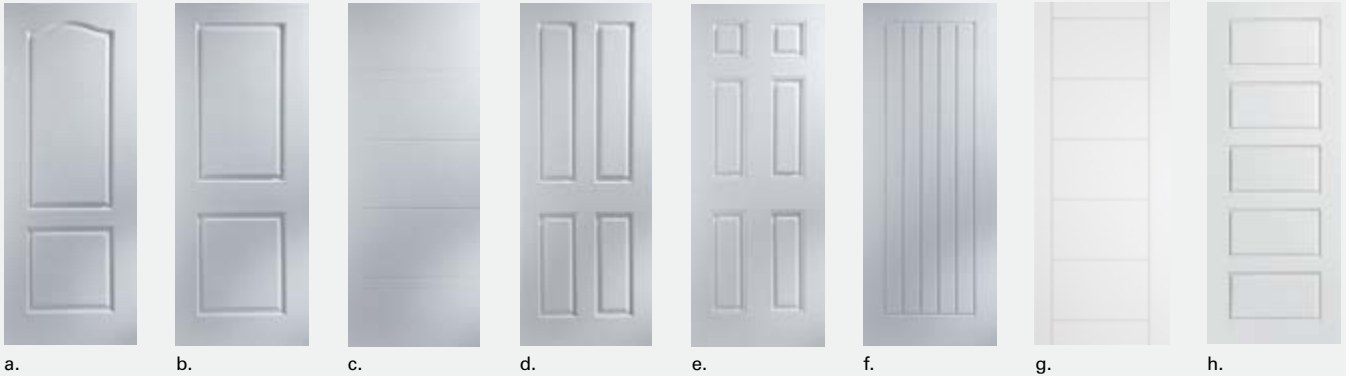

Moulded Bespoke Designs

- a. **2 Panel Arched** Woodgrain
- b. **2 Panel** Smooth
- c. **4 Line** Smooth
- d. **4 Panel** Smooth or Woodgrain
- e. **6 Panel** Smooth or Woodgrain
- f. **5 Panel Cottage** Smooth or Woodgrain
- g. **Ladder** Smooth
- h. **5 Panel** Smooth

Door Edgings

We can provide a broad range of edging materials and species to complement the face of the door.

Chamfered lippings are only available on laminate doorset designs.