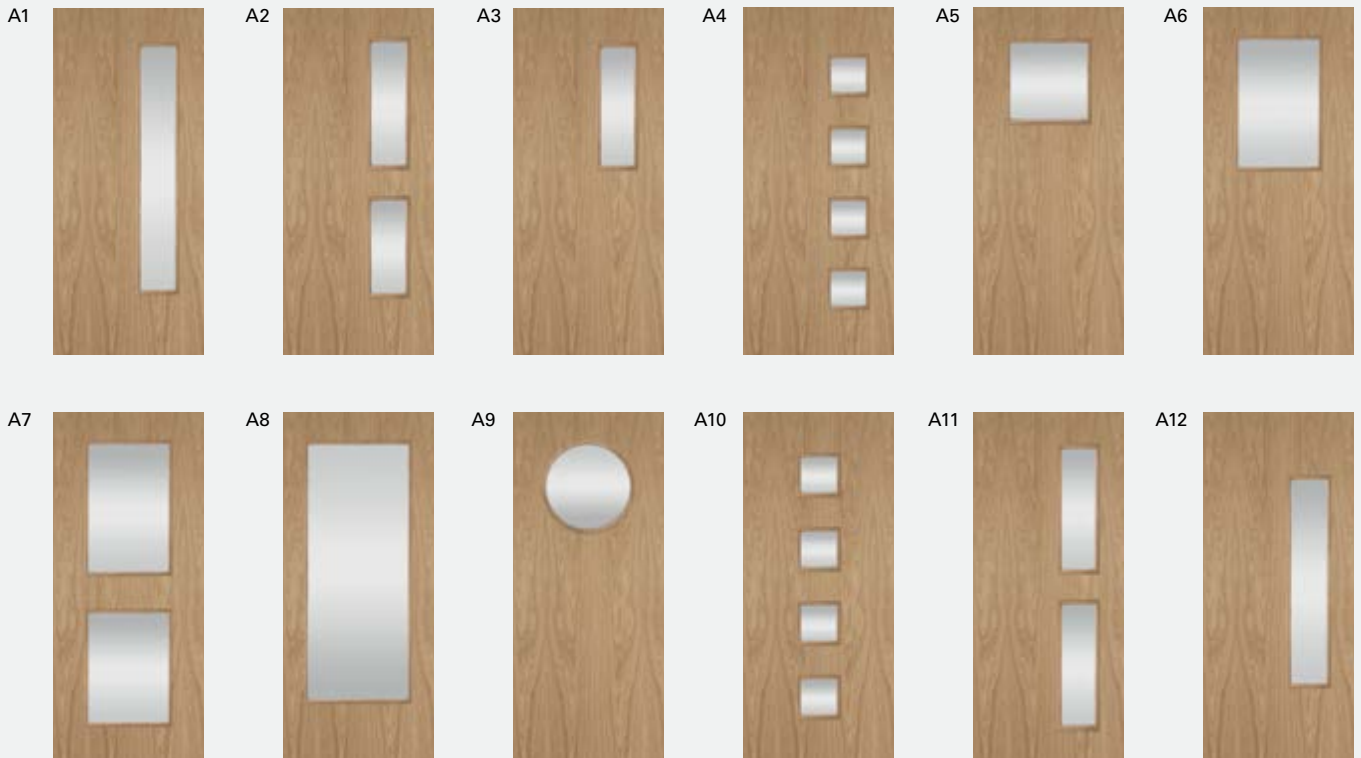

Standard Veneer, Paint Grade & Laminate Faced Glazed Designs

We can provide popular oak veneer and paint grade glazed doors on express lead times which are perfect for quick turnaround refurbishment projects. You can also have customised glazed doors or doorsets in trendy laminates or veneers to meet architectural specifications.

Ref	Vision Panel Sizes WxH (mm)	Bottom Margin (mm)	Side Margin (mm)	Middle Margin (mm)	Mobility
A1	150 x 1425	410	150	NA	Yes
A2	150 x 775/450*	410	150	200	Yes
A3	150 x 775	1060	150	NA	
A4	250 x 250 (4no)	410	150	125	
A5	450 x 450	1350	Equal	NA	
A6	500 x 775	1060	Equal	NA	
A7	500 x 775/450*	410	Equal	200	Yes
A8	500 x 1425	410	Equal	NA	Yes
A9	467 Diameter	1350	Equal	NA	
A10	250 x 250 (4no)	410	Equal	125	
A11	150 x 775/700*	200	150	150	Yes
A12	150 x 1150	465	150	NA	Yes

*Top/bottom